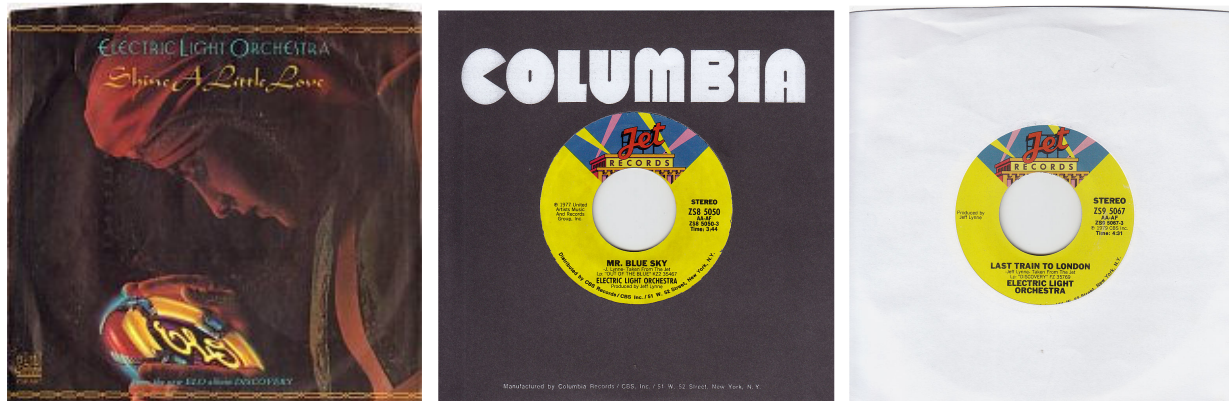

From mid 1978 to mid 1980 CBS/JET issued ELO singles came in 1 x picture sleeve or plain white sleeves or copies pressed in Columbia Terre Haute pressing plant were sometimes issued in Columbia company sleeves.