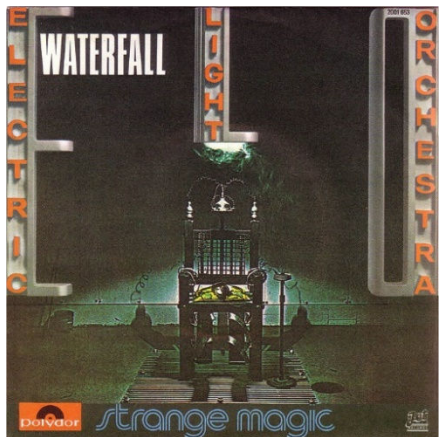

A: Roll Over Beethoven
B: Queen Of The Hours

2C 006-05.271
1973

7" Black Vinyl

With "Pathe Marconi" in **Black** text on back sleeve at the bottom.

A: Roll Over Beethoven
B: Queen Of The Hours

2C 006-05.271
1973

7" Black Vinyl

With "Pathe Marconi" in **Blue** text on back sleeve at the bottom.

Plus sleeve is a darker blue.

France Issued ELO 7" Singles

Front & Rear Sleeves

Side A & B Labels

Details & Notes

A: Showdown
B: In Old England Town (Instrumental)

A: Can't Get It Out Of My Head
B: Illusions in G Major

WB 16 510

1975

7" Black Vinyl

France Issued ELO 7" Singles

Front & Rear Sleeves

Side A & B Labels

Details & Notes

A: Evil Woman
B: Nightrider

2001 622

Dec 1975

7" Black Vinyl

A: Waterfall
B: Strange Magic

2001 653

1976

7" Black Vinyl